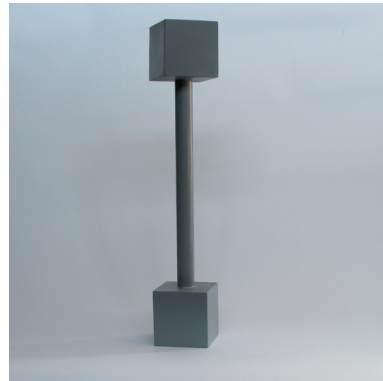

RICK CLISE—SCULPTURE | PROSPECT GALLERY | MAY 6—27, 2007

Precarious

Carius

Postcarius

Prospect Gallery invites you to the opening of

Rick Clise—Sculpture

to be opened by Diana Laidlaw AM

please join us for drinks and nibbles

www.rickclise.com

opposite: 'Precarious:Carious:Postcarious' 2007 painted steel, 80cm tall