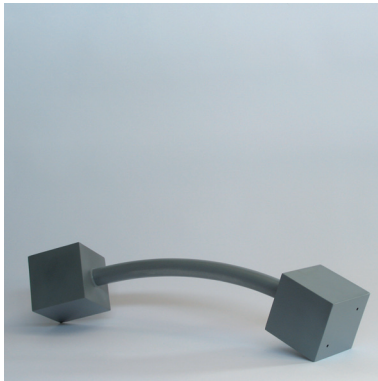

RICK CLISE—SCULPTURE | PROSPECT GALLERY | MAY 6—27, 2007

Precarious

Carius

Postcarius

Prospect Gallery invites you to the opening of

Rick Clise—Sculpture

to be opened by Diana Laidlaw AM

please join us for drinks and nibbles